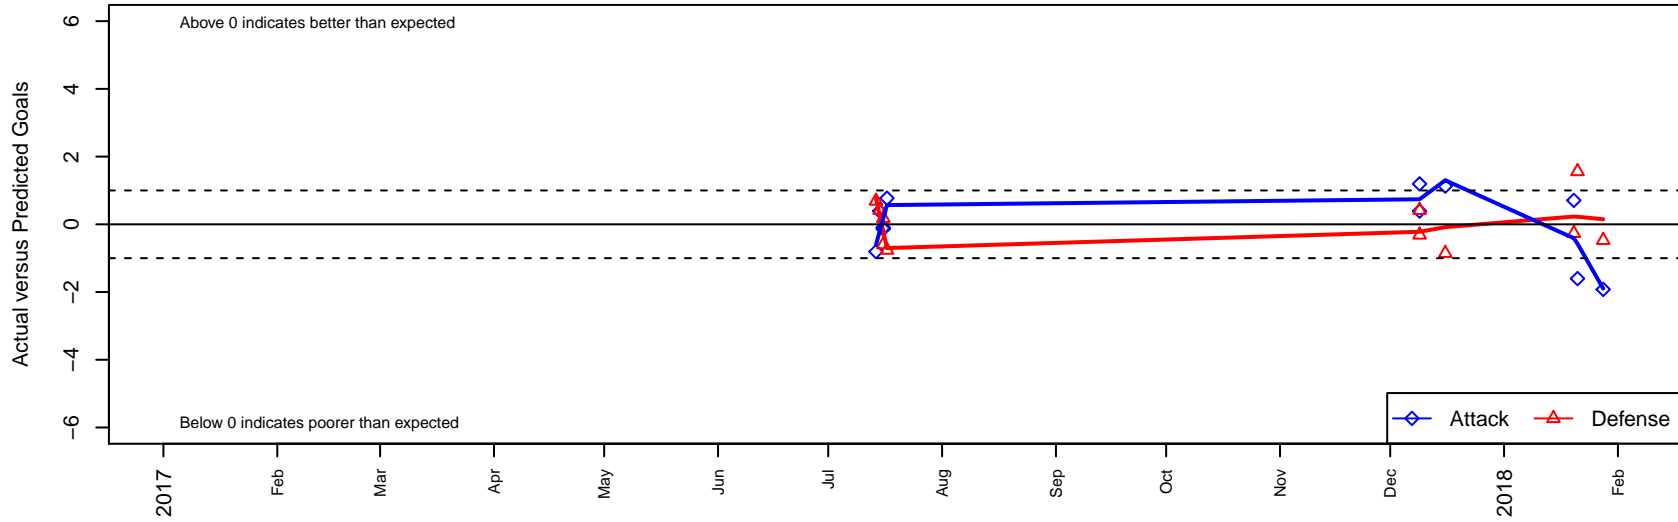

Eastside FC Reign 2 G99

Eastside FC
Preston, WA
G99 total strength=2155
attack=119.45 defense=100.24
fall league = RCL G99 Div 1

alt names used:
EASTSIDE FC EFC G99 ACADEMY II (WA)
EASTSIDE FC EFC G99 ACADEMY 2 (WA)
G99 Eastside Reign A2

Venues played:
2017 Nike Crossfire Challenge Super Group U'
2017 Timbers Winter Showcase 1999 FWRL U
2017 RCL G99 Div 1

Eastside FC Reign 2 G99
Dots are actual minus expected GF (blue circles) and GA (red triangles).
Blue line is smoothed change in attack strength. Red is smoothed change in defense strength.

**attack and defense variance (black dot)
relative to other teams
and top 10 in region**

**attack and defense rating
relative to others at age
and all opponents in last 13 months**

Performance relative to 13 month average