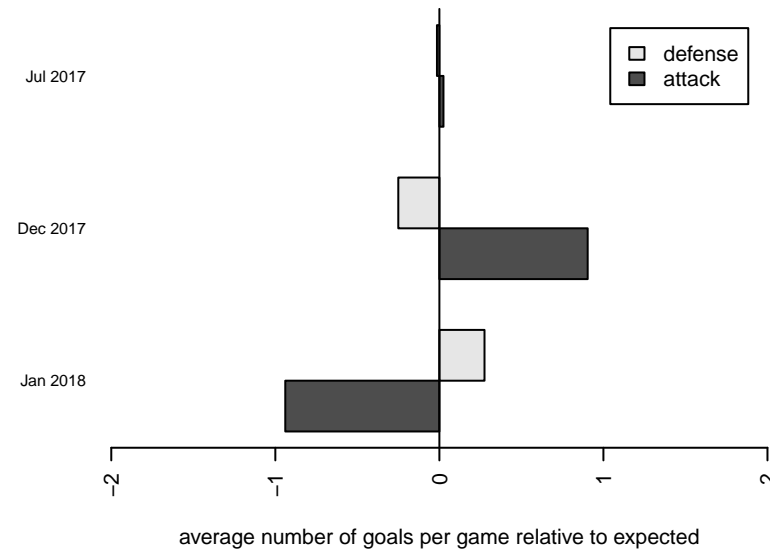

Venues played:
2017 Nike Crossfire Challenge Super Group U'
2017 Timbers Winter Showcase 1999 FWRL U
2017 RCL G99 Div 1

Eastside FC Reign 2 G99
Dots are actual minus expected GF (blue circles) and GA (red triangles).
Blue line is smoothed change in attack strength. Red is smoothed change in defense strength.

**attack and defense variance (black dot)
relative to other teams
and top 10 in region**

**attack and defense rating
relative to others at age
and all opponents in last 13 months**

Performance relative to 13 month average

Performance relative to 13 month average

date	home		away		venue	pred.home	pred.away
2018-03-11	PacNW Maroon G99	2	Eastside FC Reign 2 G99	1	2017 RCL G99 Div 1	NA	NA
2018-01-28	Eastside FC Reign 2 G99	1	Seattle United Copa G00	1	2017 RCL G99 Div 1	2.92	0.53
2018-01-21	Eastside FC Reign 2 G99	1	Spokane Sounders A G00	0	2017 RCL G99 Div 1	2.60	1.56
2018-01-20	GS Surf A G00	1	Eastside FC Reign 2 G99	2	2017 RCL G99 Div 1	0.74	1.29
2017-12-16	WA Rush G00	2	Eastside FC Reign 2 G99	2	2017 RCL G99 Div 1	1.14	0.87
2017-12-09	Eastside FC Reign 2 G99	3	GS Surf A G99	0	2017 Timbers Winter Showcase 1999 FWRL U	2.61	0.42
2017-12-09	ETFC Athletica Black G99	1	Eastside FC Reign 2 G99	4	2017 Timbers Winter Showcase 1999 FWRL U	0.69	2.81
2017-07-17	PacNW Maroon G99	3	Eastside FC Reign 2 G99	2	2017 Nike Crossfire Challenge Super Grou	2.24	1.23
2017-07-16	Spokane Sounders A G99	0	Eastside FC Reign 2 G99	6	2017 Nike Crossfire Challenge Super Grou	0.18	6.14
2017-07-16	MRFC Blue G99	1	Eastside FC Reign 2 G99	3	2017 Nike Crossfire Challenge Super Grou	0.40	3.10
2017-07-15	GS Surf A G99	0	Eastside FC Reign 2 G99	3	2017 Nike Crossfire Challenge Super Grou	0.42	2.61
2017-07-14	Eastside FC Reign 2 G99	2	ETFC Athletica Black G99	0	2017 Nike Crossfire Challenge Super Grou	2.81	0.69