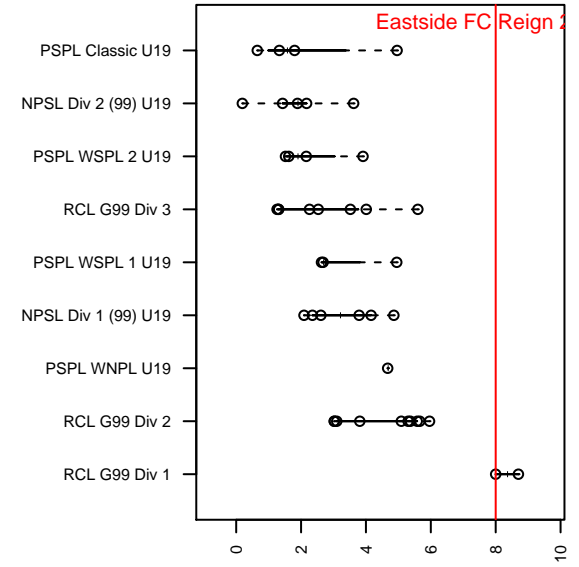

Eastside FC Reign 2 G99

Eastside FC
Preston, WA
G99 total strength=2155
attack=119.45 defense=100.24
fall league = RCL G99 Div 1

alt names used:
EASTSIDE FC EFC G99 ACADEMY II (WA)
EASTSIDE FC EFC G99 ACADEMY 2 (WA)
G99 Eastside Reign A2

Venues played:
2017 Nike Crossfire Challenge Super Group U'
2017 Timbers Winter Showcase 1999 FWRL U
2017 RCL G99 Div 1

Eastside FC Reign 2 G99
Dots are actual minus expected GF (blue circles) and GA (red triangles).
Blue line is smoothed change in attack strength. Red is smoothed change in defense strength.

**attack and defense variance (black dot)
relative to other teams
and top 10 in region**

**attack and defense rating
relative to others at age
and all opponents in last 13 months**

Performance relative to 13 month average